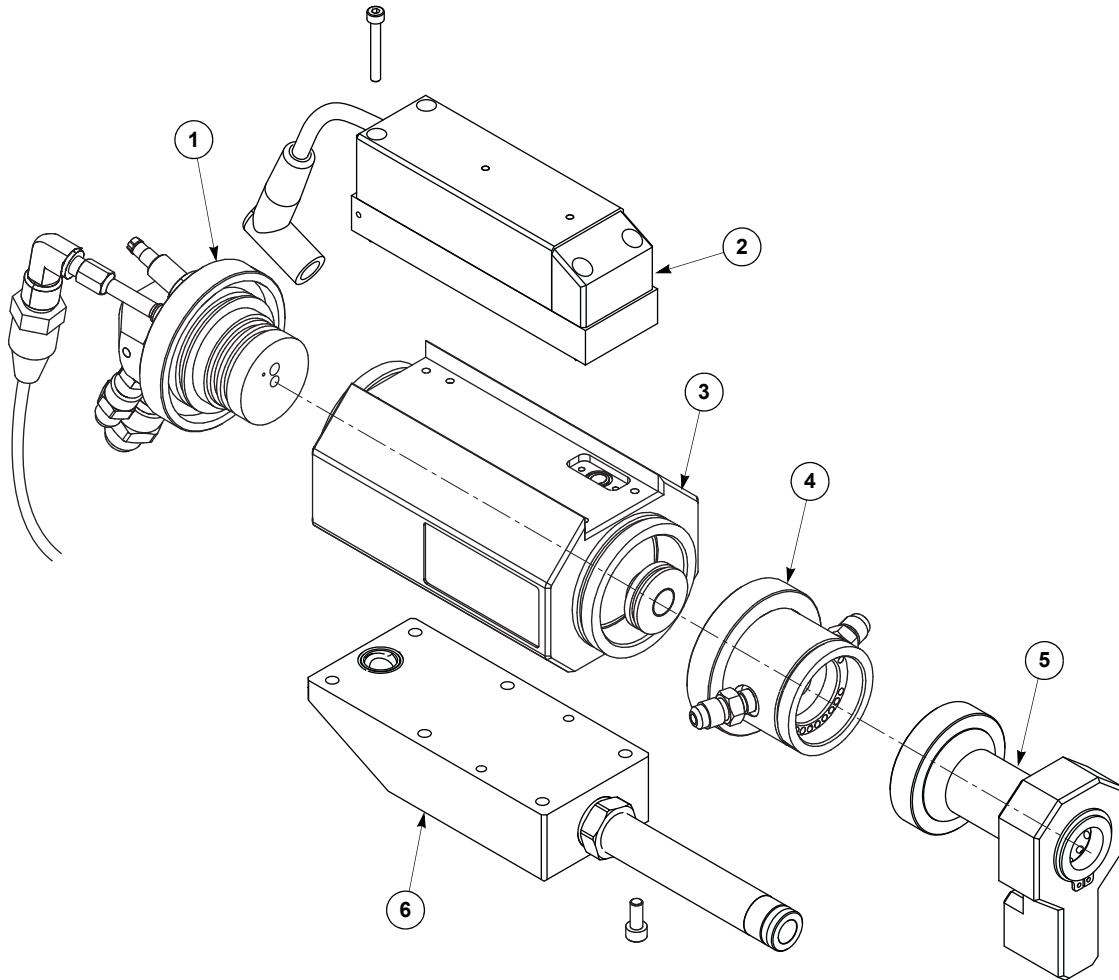

2 Parts List for WokaJet™-410 Spray Gun

2.1 Spray Gun Assembly

WokaJet-410 HVOF Spray Gun	(hydrogen pilot)	1070683
WokaJet-410-S HVOF Spray Gun	(spark plug)	1070995
WokaJet-410-Sz HVOF Spray Gun	(spark plug with ignition)	1089589

wj-410_overview

Item No.	Description	Qty.	Order No.
1	Burner Assembly	1	See page 8.
2 (1)	Ignition Assembly	1	See page 10.
3	Rear Gun Body Assembly	1	See page 10.
4	Middle Gun Body Assembly	1	See page 5.
5	Front Gun Body Assembly	1	See page 6.
6	Water Connection / Mounting Block	1	See page 10.

1. WokaJet-410-Sz