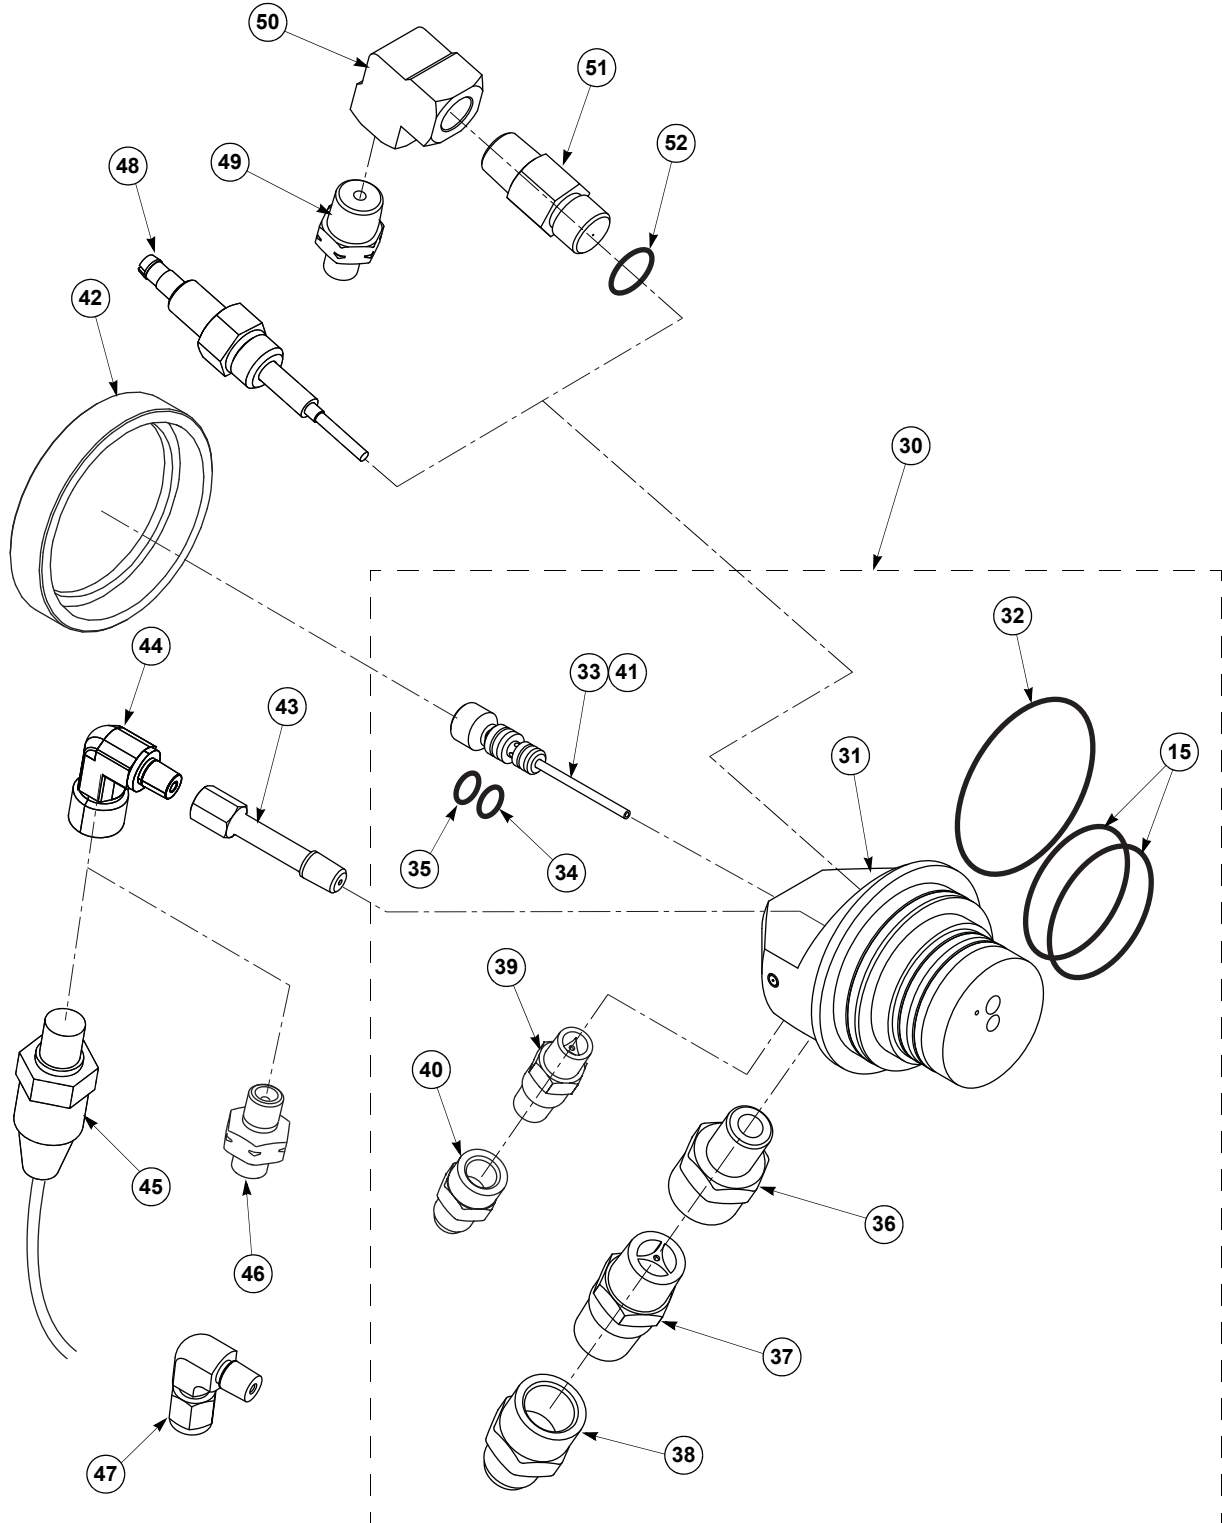

2.4 Burner Assembly

wj-410_burner

PL 98995 EN 13 Released on: 08/01/2018

Item No.	Description	Qty.	Order No.
30	Burner Assembly (includes items 32 - 40)	1	1041798
31	Burner Body Assembly (includes items 15 & 32)	1	1094268
15	O-Ring, Viton 1.266 x 0.103 in.	2	1017893
32	O-Ring, Black Viton 1.799 x 0.103 in.	1	1000384
33	Fuel Injector Assembly (includes items 34 & 35)	1	1041799
34	O-Ring (Front), Buna 0.145 x 0.07 in.	1	1017522
35	O-Ring (Rear), Buna 0.208 x 0.07 in.	1	1001434
36	Pipe Adapter, 1/4NPTM x 3/8NPTF	1	—
37	Oxygen Check Valve	1	1041800
38	Oxygen Fitting	1	1041801
39	Fuel Check Valve	1	1041802
40	Fuel Fitting	1	1041803
41	Fuel Injector with chevrons tip (<i>optional</i>)	—	1085962
42	Rear Ring Nut	1	1041805
43 (1)(2)	NPT Extension	1	1060332
44	Elbow, 1/8 NPTF X 1/16 NPTM	1	1066214
45 (1)	Transducer Assembly	1	1072288
46 (2)	Fitting 1/8NPT x 3/8-24LH	1	1066213
47 (2)	Male Elbow, 1/8 Tube x 1/16NPT (<i>optional</i>; use in place of items 44 & 46)	—	1060328
48 (1)(2)	Spark Plug	1	1071047
49 (3)	Hydrogen Fitting	1	1049884
50 (3)	Elbow 1/4 NPTF x 1/4 NPTF	1	1068349
51 (3)	Hydrogen Pilot Adapter Fitting	1	1059099
52 (3)	O-Ring, Black Viton 0.426 x 0.07 in. (pkg. 2)	1	1001493

1. WokaJet-410-Sz
2. WokaJet-410-S
3. WokaJet-410