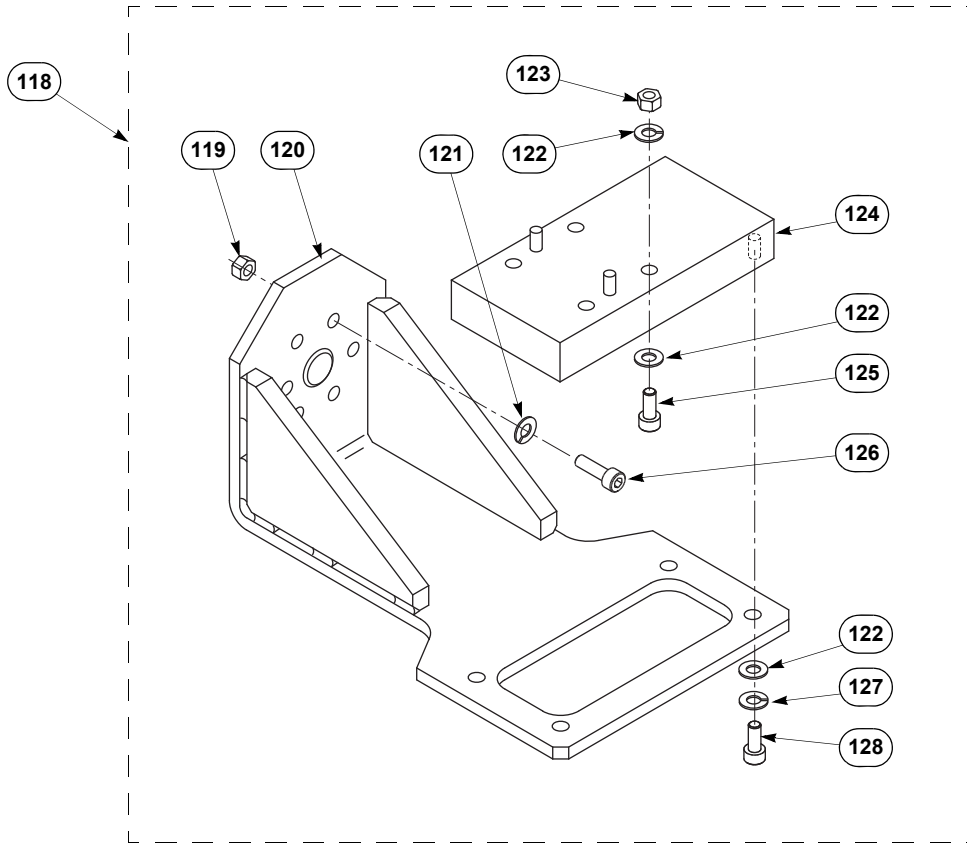

3.2 Mounting Bracket

wj-440_mount

Item No.	Description	Qty.	Order No.
118	Gun Bracket Assembly, 90° includes items 119-128		1071272
119	Nut, 6mm X 5mm (pkg. of 5)	6	1000197
120	Gun Bracket	1	—
121	Split Spring Lock Washer	6	1038223
122	Flat Washer (pkg. of 4)	12	1000553
123	Nut, M5	4	—
124	Insulator Plate	1	—
125	Screw, M5 X 20mm	4	—
126	Screw	6	1038221
127	Spring Lock Washer (pkg. of 4)	4	1000554
128	Screw, 10-32 X 9/16	4	—

PL 98995 EN 13 Released on: 08/01/2018