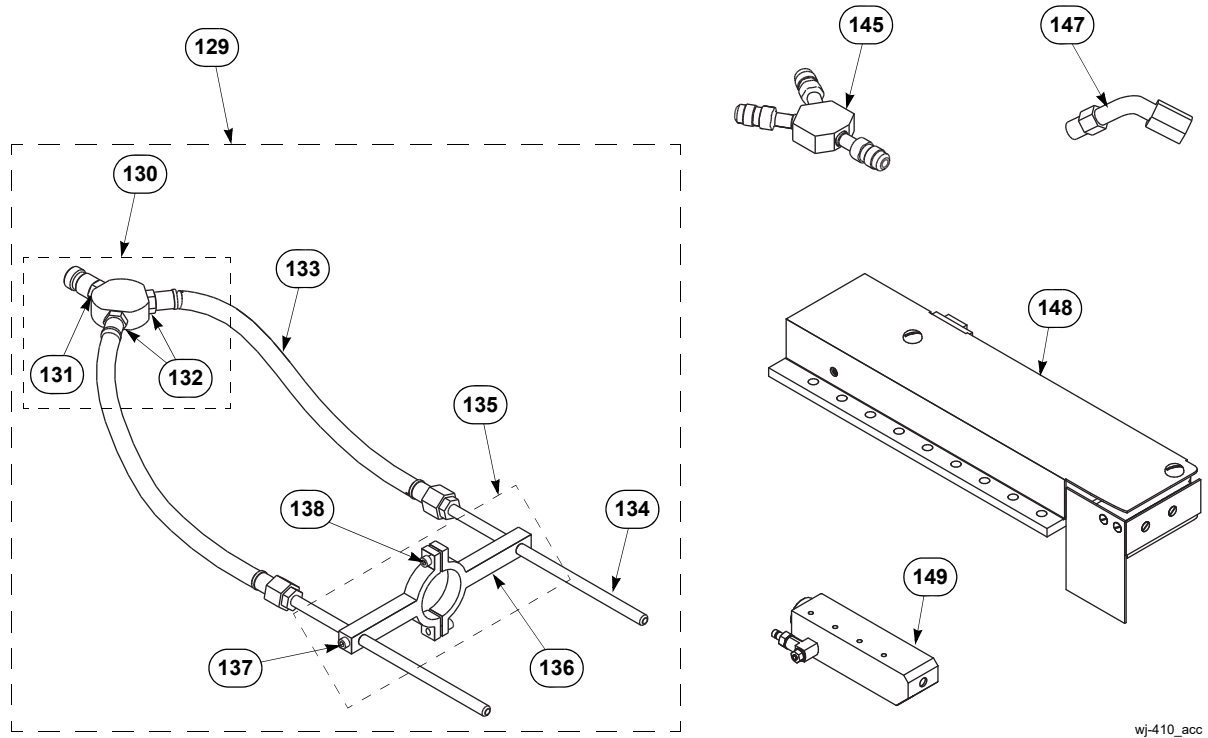

3.3 Accessories

wj-410_acc

Item No.	Description	Qty.	Order No.
129	Air Jet Assembly	—	1051091
	includes items 130-139		
130	Wye Assembly	1	1000541
131	Hex Nipple	1	1000824
132	Hex Nipple	2	1000464
133	Hose Assembly Air Nozzle 15 in. (380 mm)	2	1000543
134	Air Jet Tube Assembly	2	1060775
135	Air Jet Clamp Assembly	1	1060774
	includes items 136-138		
136	Air Jet Clamp	2	1051090
137	Screw, M5x8	(pkg. 10)	1000178
138	Screw, M5x20	2	—
139	Air Hose 10.7 m (35 ft; not shown)	1	1001451
140	Air Hose 4.6 m (15 ft, not shown)	—	1001319
141	Air Hose 5.8 m (19 ft, not shown)	—	1001473
142	Air Hose 15.2 m (50 ft, not shown)	—	1005827
143⁽¹⁾	Hose Fitting, 1/4" X 9/16-18RH	—	1301332
144	Powder Wye Assembly	—	1049888
	includes items 145 & 146		
145	Powder Wye	1	1049944
146	Powder Feed Hose, Orange, 0.34 m (1.1') 3.2 mm (1/8") ID (not shown)	2	1049945
147	Powder 45 Elbow	—	1000694
148	Ignition Device, ZG2 (Refer to MAN 121082.)	—	1083161
149	Flame Sensor, 90° (Refer to MAN 121082.)	—	1009657

1. Use to connect/combine any two air hoses, items 139–142.