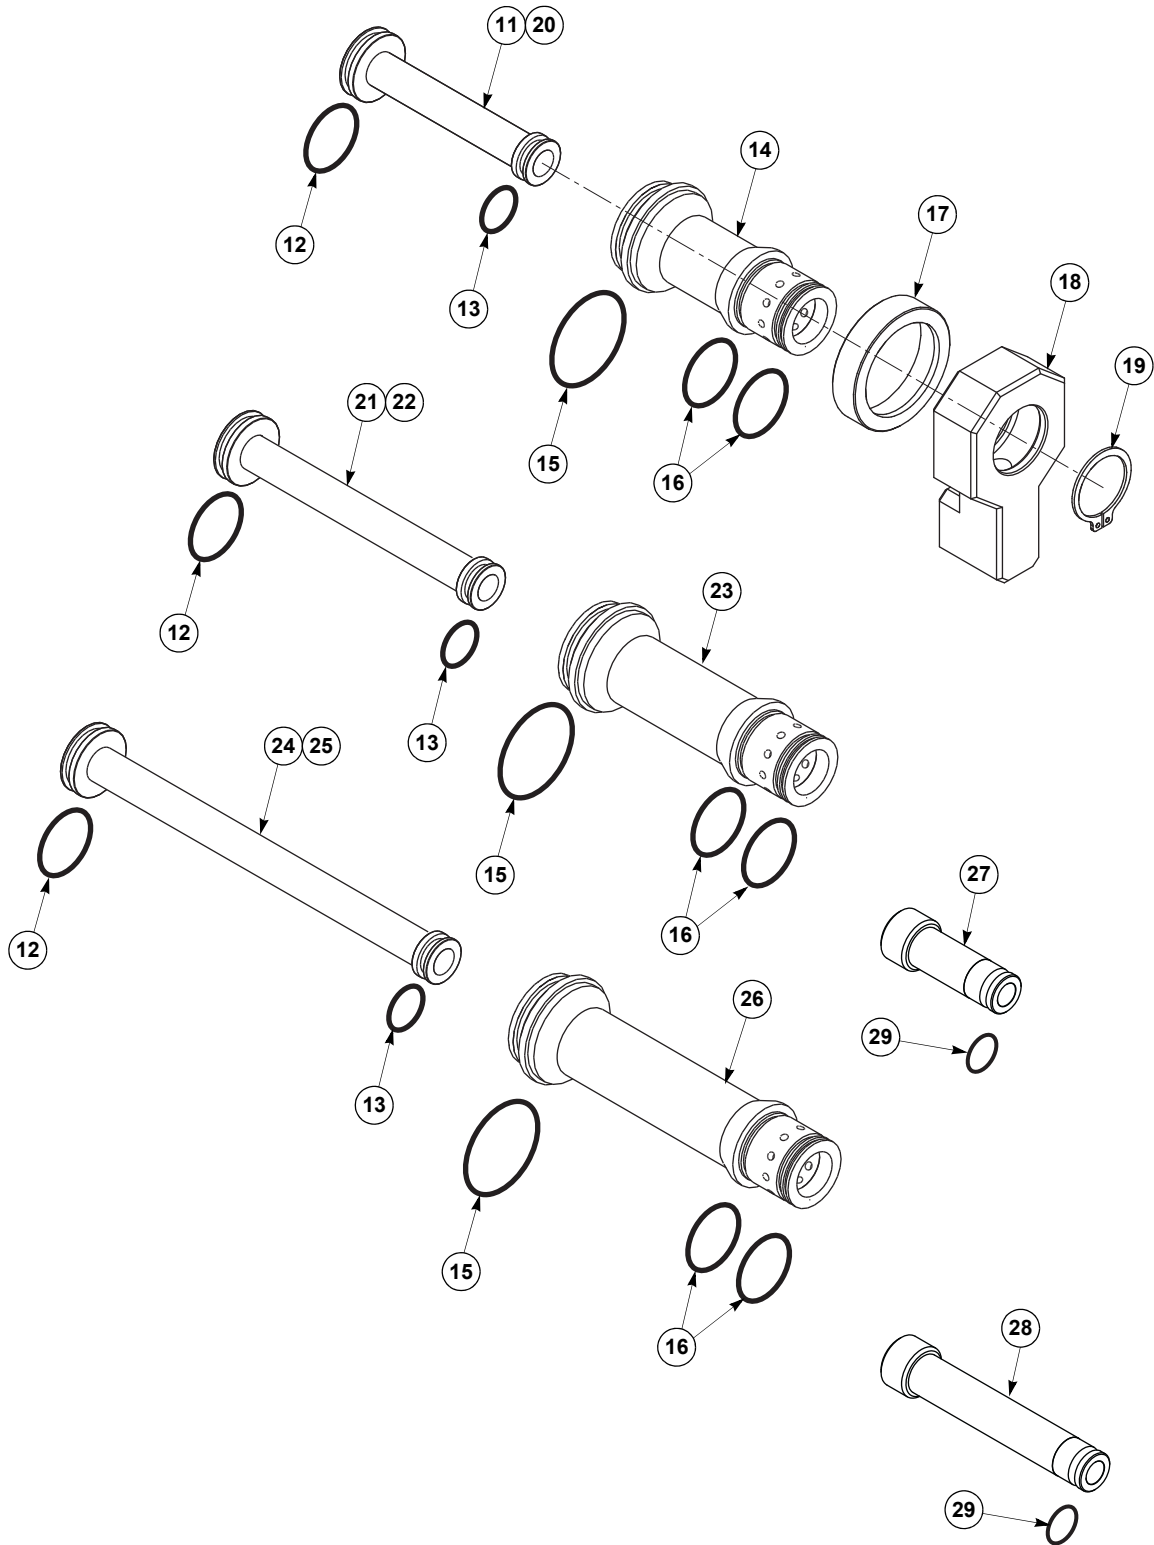

2.3 Front Gun Body

wj-440_front

Item No.	Description	Qty.	Order No.
11	Barrel, 4" (includes items 12 & 13)	1	1039131
12	O-Ring (Rear), Viton 0.924 x 0.103 in.	1	1041816
13	O-Ring (Front), Viton 0.549 x 0.103 in.	1	1060529
14	Front Gun Body, 4" (includes items 15 & 16)	1	1041810
15	O-Ring (Rear), Viton 1.266 x 0.103 in.	1	1017893
16	O-Ring (Front), Black Viton 0.989 x 0.07 in.	2	1000225
17	Front Ring Nut	1	1041813
18	Water Manifold	1	1072287
19	Snap Ring	1	1041812
Optional:			
20	Barrel, 4" (with chamfer) (includes items 12 & 13)	—	1072819
21⁽¹⁾	Barrel, 6" (includes items 12 & 13)	—	1039132
22⁽¹⁾	Barrel, 6" (with chamfer) (includes items 12 & 13)	—	1072820
23⁽¹⁾	Front Gun Body, 6" (includes items 15 & 16)	—	1041386
24⁽²⁾	Barrel, 8" (includes items 12 & 13)	—	1042672
25⁽²⁾	Barrel, 8" (with chamfer) (includes items 12 & 13)	—	1072821
26⁽²⁾	Front Gun Body, 8" (includes items 15 & 16)	—	1042877
27	Water Tube, 6" Extension (includes items 29)	—	1072315
28	Water Tube, 8" Extension (includes items 29)	—	1072316
29	O-Ring, Buna, 0.487 x 0.103 in.	1	1072313

1. Water Tube, 6" Extension, item 27 also required with this item.
2. Water Tube, 8" Extension, item 28 also required with this item.