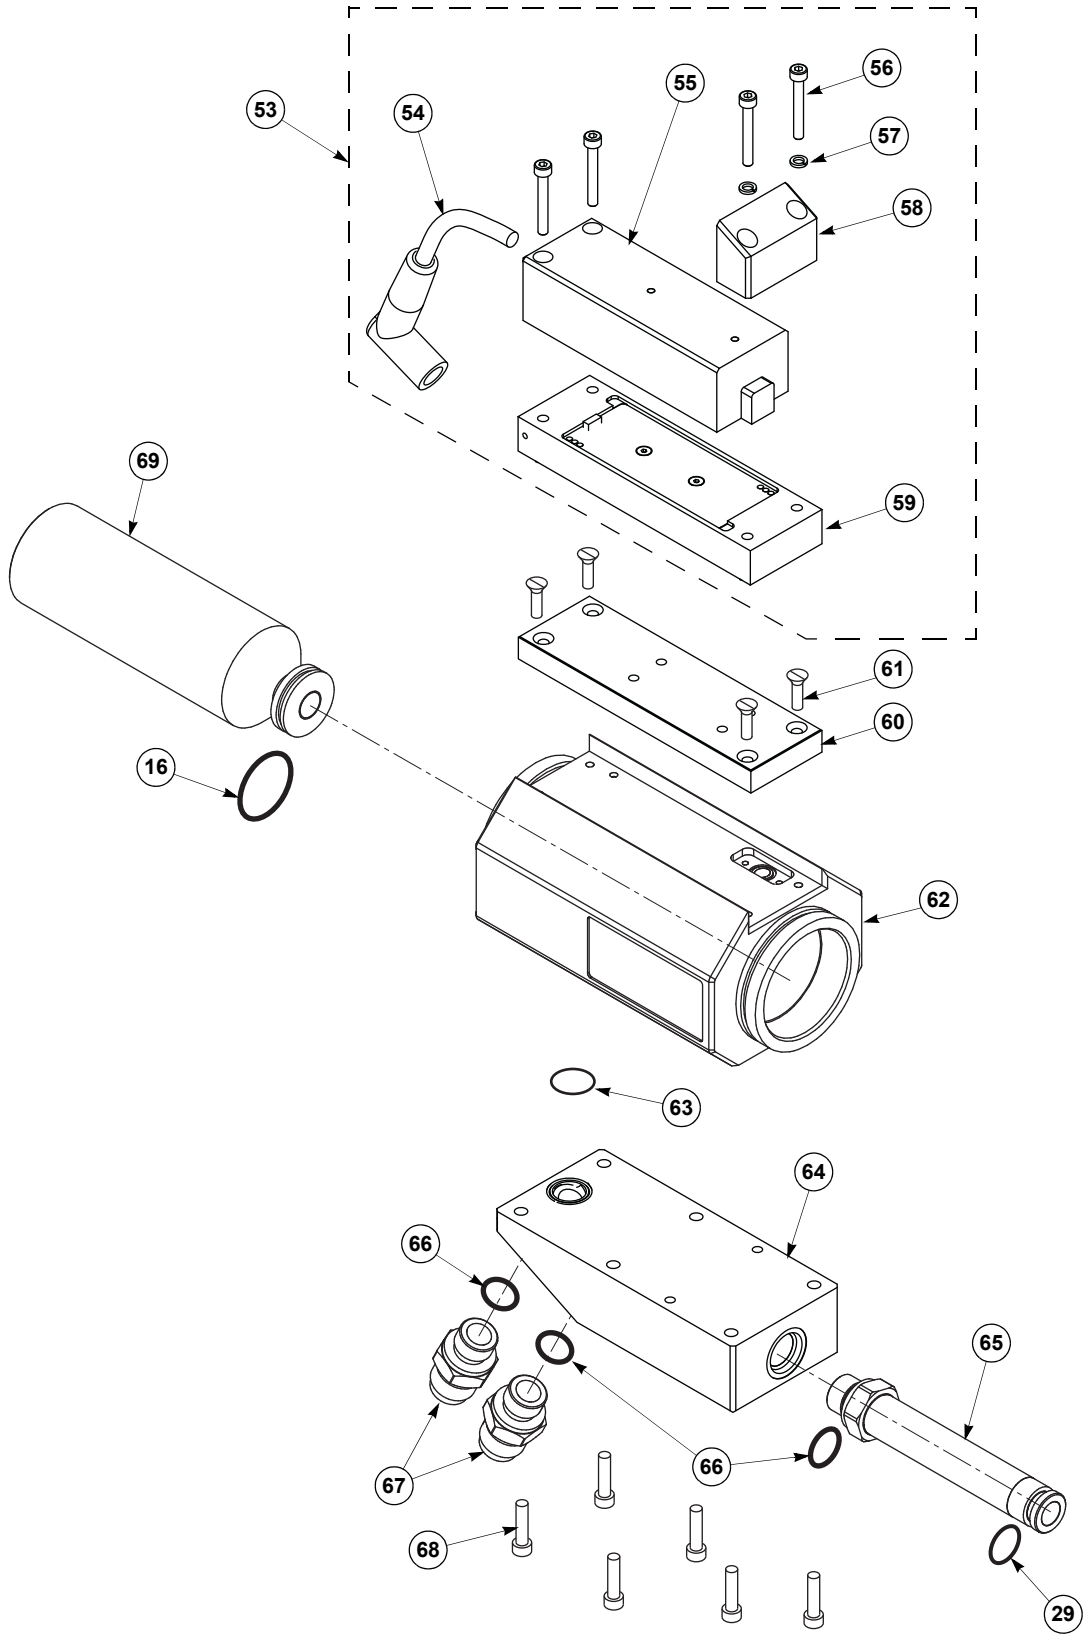

2.5 Rear Gun Body

wj-410_rear

PL 98995 EN 13 Released on: 08/01/2018

Item No.	Description	Qty.	Order No.
16	O-Ring, Black Viton 0.989 x 0.07 in.	1	1000225
29	O-Ring, Buna, 0.487 x 0.103 in.	1	1072313
53 ⁽¹⁾	Ignition Assembly (includes items 54-59)	1	1082625
54	Spark Plug Ignition Cable	1	1072300
55	Ignition Unit	1	1072289
56	Screw, M4 x 30 mm	4	1070092
57	Lock Washer	2	1071113
58	Ignition Cover Clamp	1	1072290
59	Base Plate	1	—
60 ⁽²⁾⁽³⁾	Blank Cover	1	1072291
61 ⁽²⁾⁽³⁾	Screw, M4 x 16 mm	4	—
62	Rear Gun Body	1	1086531
63	O-Ring, Buna, 16 mm x 1 mm	1	1072296
64	Water Connection / Mounting Block	1	—
65	Water Tube, 4" (includes items 29 & 66)	1	1072312
66	O-Ring, Buna, 0.549 x 0.103 in. (pkg. of 3)	3	1015320
67	Water Fitting (includes item 66)	2	1072314
68	Screw, M5 x 12 mm	6	1072299
69	Combustion Chamber (includes item 16)	1	1039375

1. WokaJet-410-Sz
2. WokaJet-410-S
3. WokaJet-410