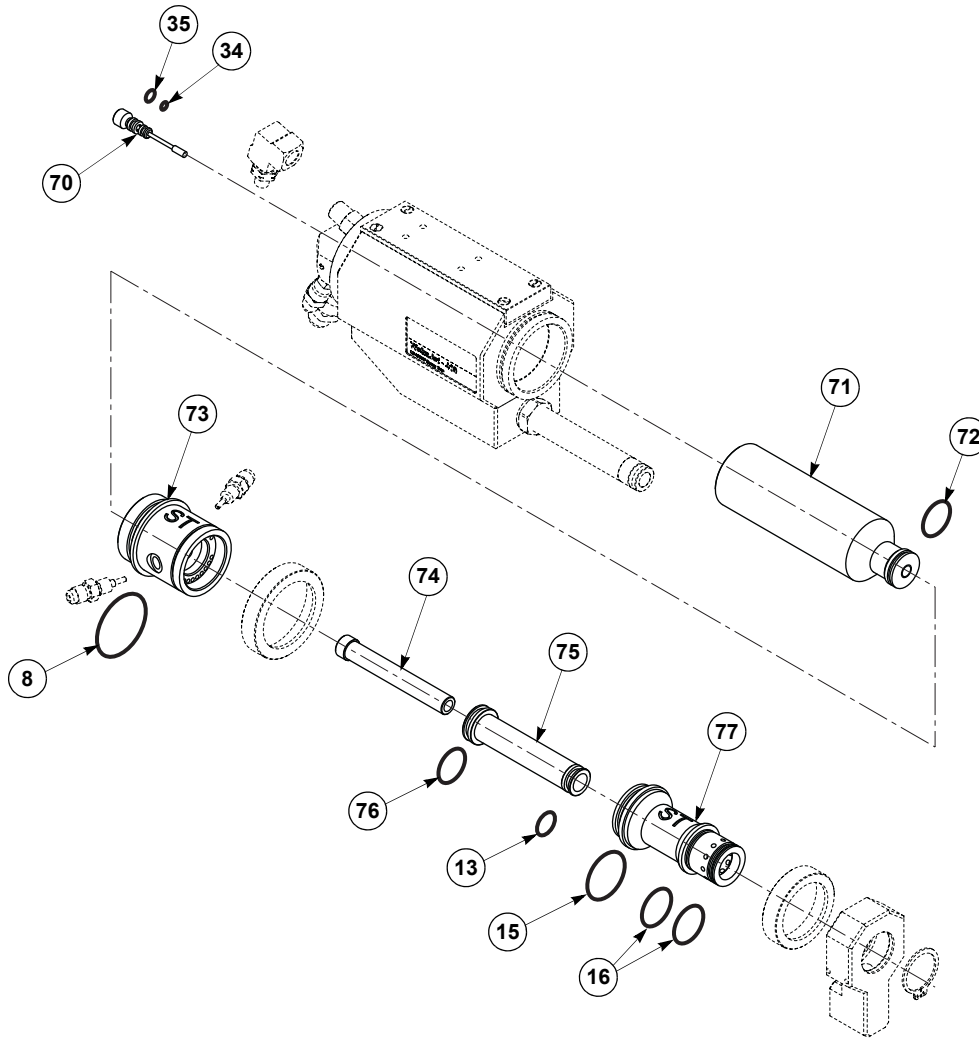

2.6 Small Target (ST) Parts (Optional)

wj-410_st_parts

Item No.	Description	Qty.	Order No.
8	O-Ring, Buna 1.674 x 0.103 in.	1	1017589
13	O-Ring, Viton 0.549 x 0.103 in.	1	1060529
15	O-Ring (Rear), Viton 1.266 x 0.103 in.	1	1017893
16	O-Ring (Front), Black Viton 0.989 x 0.07 in.	2	1000225
34	O-Ring (Front), Buna 0.145 x 0.07 in.	1	1017522
35	O-Ring (Rear), Buna 0.208 x 0.07 in.	1	1001434
70	Fuel Injector Assembly ST (includes items 34 & 35)	1	1061138
71	Combustion Chamber Assembly ST (includes item 72)	1	1062826
72	O-Ring, Black Viton 0.864 x 0.07 in.	1	1015536
73	Middle Gun Body Assembly ST (includes item 8)	1	1062827
74	Inner Barrel ST	1	1062830
75	Outer Barrel Assembly ST (includes items 13 & 76)	1	1062829
76	O-Ring (Rear), Black Viton 0.799 x 0.103 in. (pkg. 3)	1	1001173
77	Front Gun Body Assembly ST (includes items 15 & 16)	1	1062831